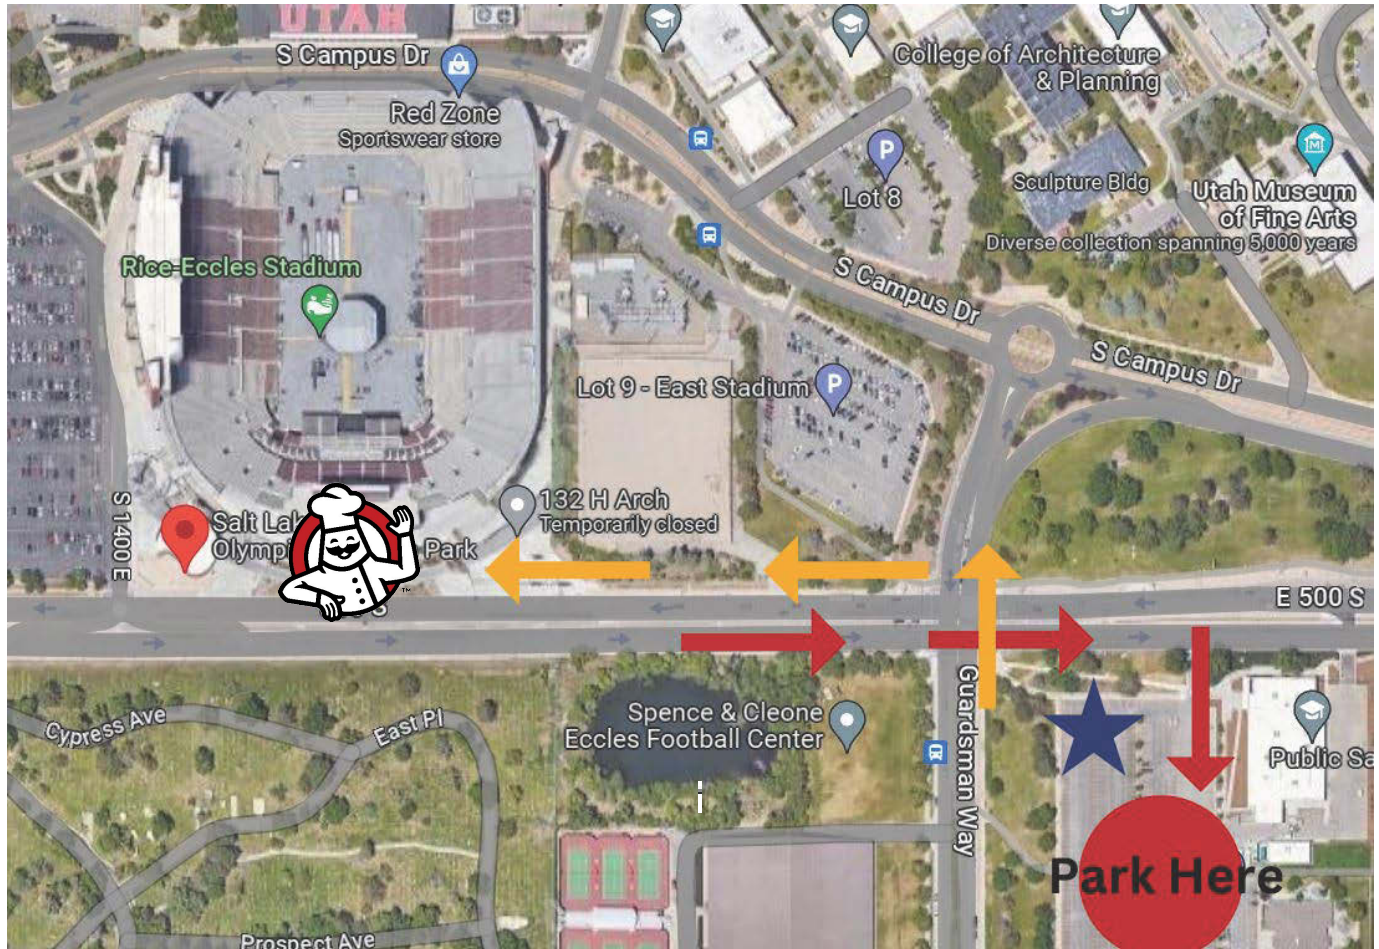

## Directions to Club Entry

Address: 595 Guardsman Way

- Park in the Guardsman Lot - 595 Guardsman Way.
- Follow the red arrows passed the stadium, through the stop light and take a right into the parking lot right before the Public Safety building.
- If you would like to walk, follow the yellow arrows by crossing the the street at 500 S and take a left towards the stadium.
- If you would like to wait for a golf cart shuttle, go to the corner of the parking lot, where the blue star is located. There will be two shuttles available throughout the event.
- The main entrance is located on the South side of the stadium (yellow star), right inbetween Gate L and the ticket office.
- The receptionist at the front desk will help guide you to your event.